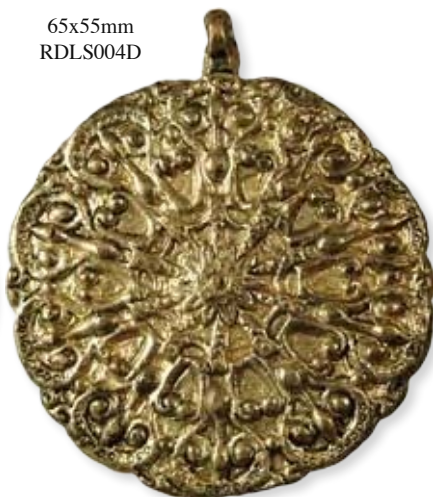

# Pendentifs en métal doré Antique

70x75mm  
RDLS005D

60x70mm  
RDLS003D

70x40mm  
RDLS002D

65x55mm  
RDLS007D

65x55mm  
RDLS004D

55x45mm  
RDLS001D

90x70mm  
RDLS009D