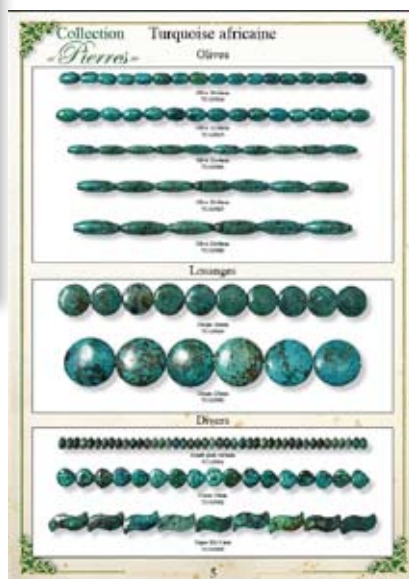

Catalogue des pierres

«Turquoise africaine»

Table des matières

page 3

page 2

page 5

page 4

Ovales

Ovale 10x8mm
TUAF001

Ovale 13X9mm
TUAF002

Ovale 15X11mm
TUAF003

Ovale 18X13mm
TUAF004

Ovale 20X12mm
TUAF005

Ovale 20X12mm
TUAF006

Ovale 35X25mm
TUAF007

Ovale 40X30mm
TUAF008

Tube plat 17x8mm
TUAFO15

Tube plat 18x10mm
TUAFO16

Tube plat 20x12mm
TUAFO17

Rectangles

Rectangle 16x12mm
TUAF018

Rectangle 40x30mm
TUAF019

Losanges

Losange 15mm
TUAF020

Olive 20x8mm
TUAF027

Olive 25x8mm
TUAF028

Losanges

Disque 16mm
TUAF029

Disque 25mm
TUAF030

Divers

Ronde plate 6x3mm
TUAF031

Coeur 10mm
TUAF032